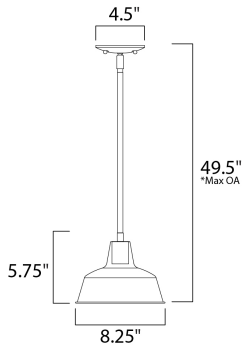

*max overall height

MEASUREMENTS

- DIMENSION : 8.25" L x 8.25" W x 5.75" H
- MAX OAH : 49.5" OAH
- CANOPY : 4.5" W x 0.75" H x 4.5" L
- HANGING WEIGHT : 2.2 lb

LAMPING

- INPUT VOLTAGE : 120V
- LUMENS : 0 Rated
- BULB : 1 x 60W Incandescent E26 Medium , 60W Total
- BULB INCLUDED : (Not Included)
- DIMMABLE : Yes
- LIGHTING_DIRECTION : Down