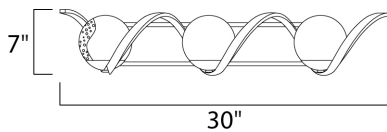

PRODUCT DESCRIPTION

Rectangular metal channel, finished in Black, is meticulously formed in a curl design to create a unique and dramatic design. Clear Seedy glass balls supported by cups of Polished Nickel are strategically positioned to balance out the design.

MEASUREMENTS

DIMENSION : 30" W x 7" H x 8" Ext
 BACK PLATE : 4.25" W x 4.25" H x 2" HCO
 HANGING WEIGHT : 10.6 lb

LAMPING

INPUT VOLTAGE : 120V
 BULB : 3 x 40W Incandescent E12 Candelabra , 120W Total
 BULB INCLUDED : (Not Included)
 DIMMABLE : Yes