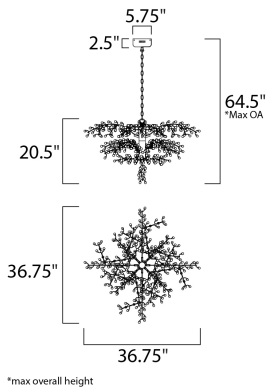

MEASUREMENTS

- DIMENSION : 36.75" L x 36.75" W x 20.5" H
- MAX OAH : 64.5" OAH
- CANOPY : 5.75" W x 2.5" H x 5.75" L
- HANGING WEIGHT : 18.7 lb
- WIRE LENGTH : 120"

LAMPING

- INPUT VOLTAGE : 110-130V
- LUMENS : 880 Rated
- BULB : 8 x 1.2W LED 12V G4 , 10W Total
- BULB INCLUDED : (Included)
- DIMMABLE : Electronic Low Voltage (ELV)
- CRI : 80+ CRI
- COLOR_TEMP : 3000K