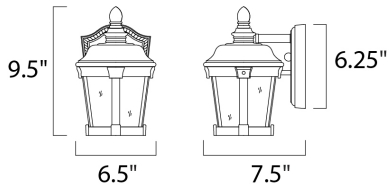

**MEASUREMENTS**

DIMENSION : 6.5" W x 9.5" H x 7.5" Ext  
 BACK PLATE : 5.25" W x 6.25" H x 4" HCO  
 HANGING WEIGHT : 3.68 lb

**LAMPING**

INPUT VOLTAGE : 120V  
 LUMENS : 672 Rated  
 BULB : 1 x 60W Incandescent E26 Medium , 60W Total  
 BULB INCLUDED : (Not Included)  
 DIMMABLE : Yes