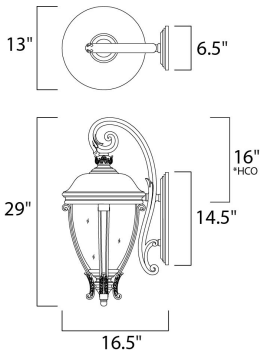

PRODUCT DESCRIPTION

Maxim Lighting's Camden VX Collection is made with Vivex, a material twice the strength of resin, is non-corrosive, UV resistant and backed with a 5-Year Limited Warranty. Camden VX is available in our Black or Golden Bronze finish and our Water Glass.

FINISHES OPTION

- Black
- Golden Bronze

GLASS

Water Glass WG

MATERIAL

Vivex Resin Composite + Glass

RATINGS

cETLus
Wet Location

ADDITIONAL

RATED LIFE 1500 Hours
OPERATING TEMPERATURE:
-20°C (-4°F), 40°C (104°F)

MEASUREMENTS

- DIMENSION : 13" W x 29" H x 16.5" Ext
- BACK PLATE : 6.5" W x 14.5" H x 16" HCO
- HANGING WEIGHT : 13.2 lb

LAMPING

- INPUT VOLTAGE : 120V
- LUMENS : 2,016 Rated
- BULB : 3 x 40W Incandescent E12 Candelabra , 120W Total
- BULB INCLUDED : (Not Included)
- DIMMABLE : Yes

Always consult a qualified electrician before installing any lighting product.

WESTERN DISTRIBUTION CENTER (HEADQUARTER)
253 NORTH VINELAND AVE | CITY OF INDUSTRY, CA 91746
EASTERN DISTRIBUTION CENTER
4200 SHIRLEY DR. | ATLANTA, GA 30336
P. 626.956.4200 | F. 626.956.4225 | maximlighting.com