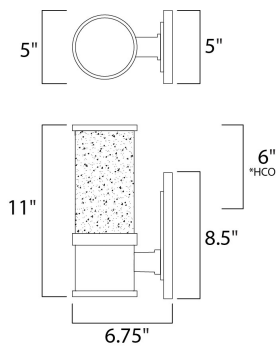

PRODUCT DESCRIPTION

A solid column of clear Bubble Glass is supported by a cast aluminum base in your choice of brushed Aluminum or Galaxy Black. With both up and down lights, this fixture is a visual statement and a very functional light source.

MEASUREMENTS

DIMENSION : 5" W x 11" H x 6.75" Ext
BACK PLATE : 5" W x 8.5" H x 6" HCO
HANGING WEIGHT : 11.53 lb

LAMPING

INPUT VOLTAGE : 120V
LUMENS : 1,400 Rated
BULB : 2 x 10W LED PCB Integrated , 20W Total
BULB INCLUDED : (Integrated)
DIMMABLE : Triac CL
CRI : 80+ CRI
COLOR_TEMP : 3000K
LIGHTING_DIRECTION : BOTH

FINISHES OPTION

- Brushed Aluminum
- Galaxy Black

GLASS

Clear CL

MATERIAL

Die Cast Aluminum

RATINGS

cETLus
Wet Location
For Outdoor

ADDITIONAL

INSTALL UP/DOWN: UP
OPERATING TEMPERATURE:
-20°C (-4°F), 40°C (104°F)

Always consult a qualified electrician before installing any lighting product.