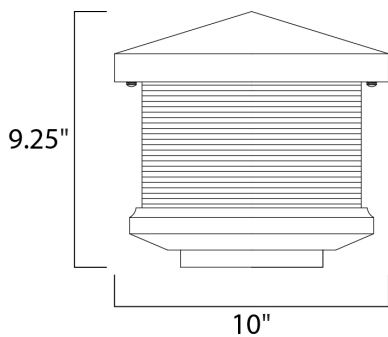

PRODUCT DESCRIPTION

MEASUREMENTS

DIMENSION : 10" L x 10" W x 9.25" H
 HANGING WEIGHT : 9.9 lb

LAMPING

INPUT VOLTAGE : 120V
 LUMENS : 960 Rated
 BULB : 1 x 12W LED AC Integrated , 12W Total
 BULB INCLUDED : (Integrated)
 DIMMABLE : Triac CL
 CRI : 90+ CRI
 COLOR_TEMP : 3000K
 LIGHTING_DIRECTION : Down