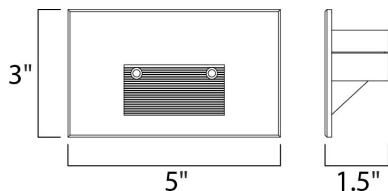

PRODUCT DESCRIPTION

Step and pathway lighting suitable for interior or exterior application. Designed to install into a single gang box and is line voltage so additional transformers are not needed. Available in Aluminum, White, Black, or Bronze and both horizontal wide beam or vertical narrow beam spread.

MEASUREMENTS

DIMENSION : 1.5" L x 5" W x 3" H
 MAX OAH : 3" W x 5" H
 HANGING WEIGHT : 0.77 lb

LAMPING

INPUT VOLTAGE : 120V
 LUMENS : 280 Rated (112 Del.)
 BULB : 1 x 4W LED PCB Integrated , 4W Total
 BULB INCLUDED : (Integrated)
 DIMMABLE : No
 CRI : 80+ CRI
 COLOR_TEMP : 3000K
 LIGHTING_DIRECTION : Down