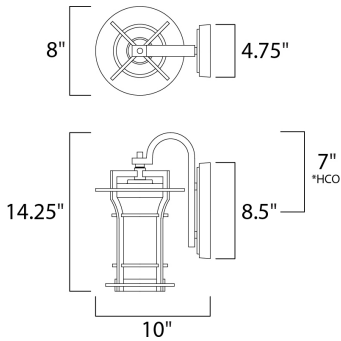

PRODUCT DESCRIPTION

MEASUREMENTS

DIMENSION : 8" W x 14.25" H x 10" Ext
BACK PLATE : 4.75" W x 8.5" H x 7" HCO
HANGING WEIGHT : 6.6 lb

LAMPING

INPUT VOLTAGE : 120V
LUMENS : 800 Rated
BULB : 1 x 9W LED E26 Medium , 9W Total
BULB INCLUDED : (Included)
DIMMABLE : Triac CL
CRI : 90+ CRI
COLOR_TEMP : 3000K

FINISHES OPTION

Black Oxide

GLASS

Water Glass WG

MATERIAL

Die Cast Aluminum

RATINGS

cETLus
Wet Location
JA8 Bulb In

ADDITIONAL

INCANDESCENT WATTS:
RATED LIFE 25000 Hours
OPERATING TEMPERATURE:
-20°C (-4°F), 40°C (104°F)

Always consult a qualified electrician before installing any lighting product.