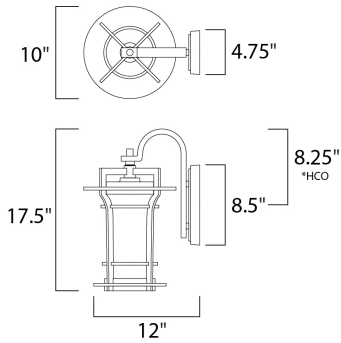

PRODUCT DESCRIPTION

MEASUREMENTS

DIMENSION : 10" W x 17.5" H x 12" Ext
BACK PLATE : 4.75" W x 8.5" H x 8.25" HCO
HANGING WEIGHT : 9.9 lb

LAMPING

INPUT VOLTAGE : 120V
LUMENS : 800 Rated
BULB : 1 x 9W LED E26 Medium , 9W Total
BULB INCLUDED : (Included)
DIMMABLE : Triac CL
CRI : 90+ CRI
COLOR_TEMP : 3000K

FINISHES OPTION

Black Oxide

GLASS

Water Glass WG

MATERIAL

Die Cast Aluminum

RATINGS

cETLus
Wet Location
JA8 Bulb In

ADDITIONAL

INCANDESCENT WATTS:
RATED LIFE 25000 Hours
OPERATING TEMPERATURE:
-20°C (-4°F), 40°C (104°F)

Always consult a qualified electrician before installing any lighting product.