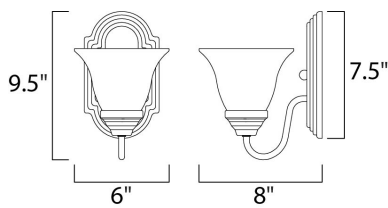

**MEASUREMENTS**

DIMENSION : 6" W x 9.5" H x 8" Ext  
 MAX OAH : 5" W x 7.5" H  
 HANGING WEIGHT : 1.76 lb

**LAMPING**

INPUT VOLTAGE : 120V  
 LUMENS : 1,150 Rated  
 BULB : 1 x 60W Incandescent E26 Medium , 60W Total  
 BULB INCLUDED : (Not Included)  
 DIMMABLE : Yes