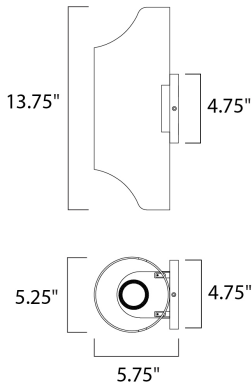

MEASUREMENTS

DIMENSION : 5.75" W x 13.75" H x 5.25" Ext
BACK PLATE : 4.75" W x 2.5" H x 6.75" HCO
HANGING WEIGHT : 3.58 lb

LAMPING

INPUT VOLTAGE : 120V
LUMENS : 840 Rated
BULB : 2 x 6W LED PCB Integrated , 12W Total
BULB INCLUDED : (Integrated)
DIMMABLE : NO
CRI : 90+ CRI
COLOR_TEMP : 3000K
LIGHTING_DIRECTION : Up/Dn