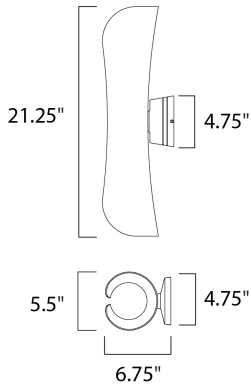

PRODUCT DESCRIPTION

Softly rolled aluminum does not quite meet at the center, leaving an opening to allow light to escape from its top and bottom, visible all along its center. The scroll series comes in our Architectural Bronze finish with a white interior to better reflect light and create an interesting light pattern on the wall. Suitable for both indoor and outdoor applications.

MEASUREMENTS

DIMENSION : 5.5" W x 21.25" H x 6.75" Ext
BACK PLATE : 4.75" W x 4.75" H x 10.5" HCO
HANGING WEIGHT : 4.68 lb

LAMPING

INPUT VOLTAGE : 120V
LUMENS : 1,540 Rated
BULB : 2 x 11W LED PCB Integrated , 22W Total
BULB INCLUDED : (Integrated)
DIMMABLE : NO
CRI : 90+ CRI
COLOR_TEMP : 3000K
LIGHTING_DIRECTION : Up/Dn