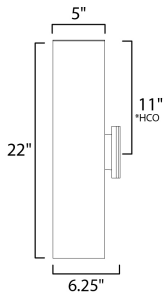

PRODUCT DESCRIPTION

Classic cylinder up and down lights provide directional light without glare. Available in 3 sizes with both incandescent and LED versions. Available in Architectural Bronze, Aluminum, or Black.