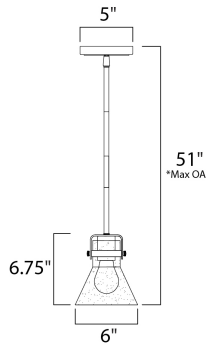

**PRODUCT DESCRIPTION**

This nautical-inspired bath vanity features Clear Seedy glass cones suspended by a yoke frame finished in Polished Chrome. The clear glass offers abundant lighting and compliments the styling of the fixture. Make it a more industrial look by adding filament E26 light bulbs.

\*max overall height

**MEASUREMENTS**

- DIMENSION : 6" L x 6" W x 6.75" H
- MAX OAH : 51" OAH
- CANOPY : 5" W x 0.75" H x 5" L
- HANGING WEIGHT : 3.3 lb
- WIRE LENGTH : 120"

**LAMPING**

- INPUT VOLTAGE : 110-130V
- BULB : 1 x 60W Incandescent E26 Medium , 60W Total
- BULB INCLUDED : (Not Included)
- DIMMABLE : Yes