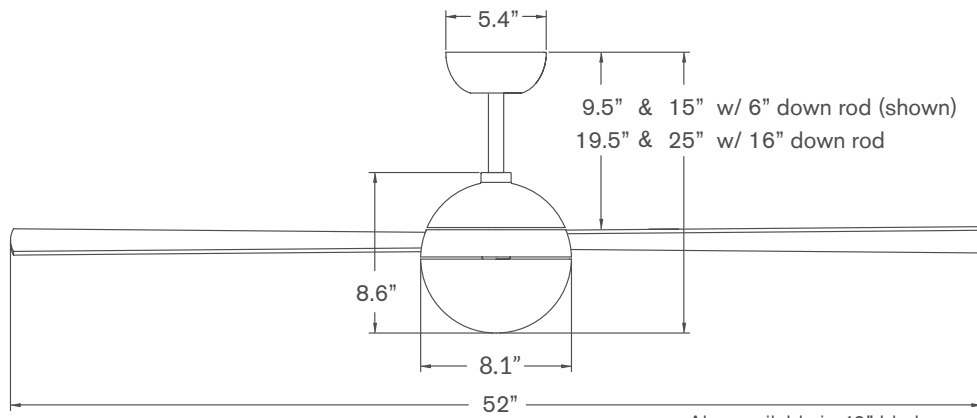

# Ball | 52

Ball | 52 > Configure item number from attributes below.

#BAL	Finish	Blade Span	Blade Color	Light Option	Control Option
-	-	-	-	-	-
▲	▲	▲	▲	▲	▲
<b>GW</b>	Gloss White	<b>52</b> 52" Span	<b>WH</b> White	<b>NL</b> No Light	<b>001</b> Fan Speed Only
<b>BA</b>	Brushed Aluminum		<b>AL</b> Aluminum	<b>652</b> 20W LED	<b>002</b> Fan & Light – 3 Wire
			<b>MP</b> Maple		<b>003</b> Handheld Remote
					<b>004</b> Fan & Light – 2 Wire
					<b>005</b> Wall/Remote Combo

## Dimensions

Also available in 42" blade span.

## Specifications

- 153mm x 18mm AC motor with reverse switch on fan body
- Die cast aluminum construction
- 52" span, plywood blades
- Includes 6" and 16" down rods (longer options also available)
- Optional LED light: 20W, 90 CRI, 3000K, 1800 lumens (dimnable) behind opal glass diffuser; CA Title 24, JA8-2019 compliant
- Slope compatible up to 33°; adapter available for slopes up to 45°
- Designed by Ron Rezek
- ETL listed for dry and damp locations
- Weight: 16 lbs (7.3 kgs)

## DOWN RODS

The Ball ships standard with 6" and 16" down rods. Use the following part numbers to order accessory down rods.

	Finish	Length
#DRD	-	-
▲		▲
<b>GW</b>	Gloss White	12 12"
<b>BA</b>	Brushed Aluminum	24 24"
		36 36"
		48 48"
		60 60"
		72 72"