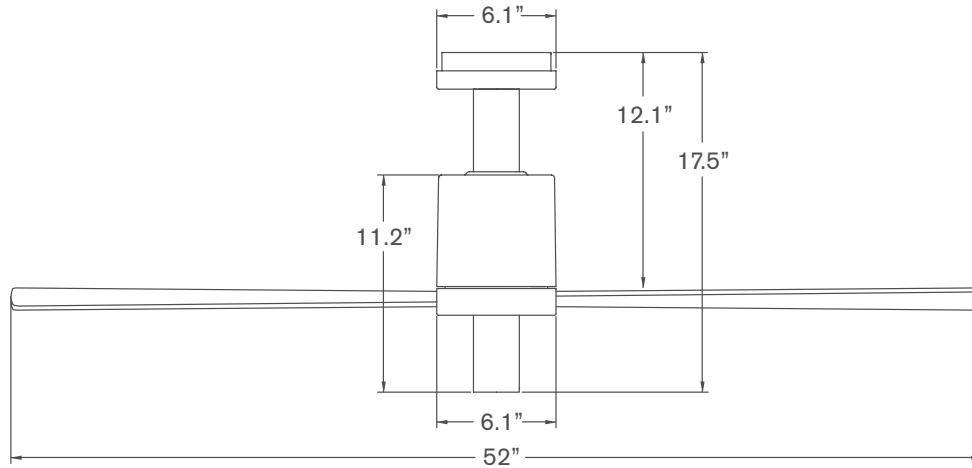

Dimensions

Specifications

- 6-speed, reversible DC motor
- Die cast and extruded aluminum construction
- 52" span, injection-molded ABS blades
- Pre-configured with a 4" down rod (longer options also available)
- Optional LED light: 7W, 90 CRI, 3000K, 500 lumens (dimnable), GU10 base; CA Title 24, JA8-2019 compliant
- For flat ceilings only
- Designed by Jorge Pensi
- ETL listed for dry and damp locations
- Weight: 16.0 lbs (7.3 kgs)

DOWN RODS

The Pensi DC ships standard with a 4" down rod. Use the following part numbers to order accessory down rods.

Finish	Length
#DRP -	-
▲	▲
GW Gloss White	11 11" for 24" OAL
AA Anthracite	23 23" for 36" OAL
	35 35" for 48" OAL