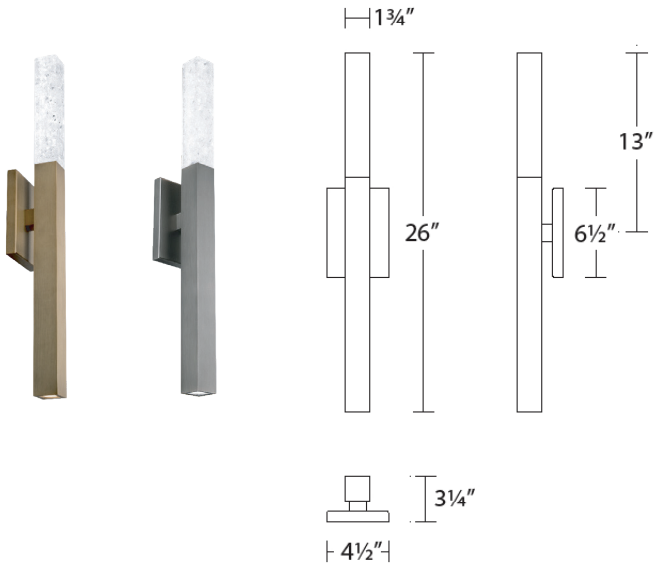

MINX Interior Sconces

WS-68026

MODERN FORMS

Fixture Type:

Catalog Number:

Project: _____

Location: _____

PRODUCT DESCRIPTION

A glittering torch of illuminated reclaimed fragments of crystal. Elevate your design with illumination that adds a finishing touch of refinement. Discreetly hidden within the luminaire, LEDs offer long-lasting up and down lighting.

FEATURES

- Up and Retained k5 crystal down illumination
- Minimal exposed hardware
- Universal Driver (120V-277V) concealed within the canopy
- Dimming: ELV, 0-10V, TRIAC
- Rated Life: 54,000 hours
- Color Temp: 3000K
- CRI: 90

SPECIFICATIONS

Construction: Steel body with K5 crystal insert acrylic

Light Source: High output LED

Finish: Aged Brass (AB), Antique Nickel (AN)

Standards: ETL & cETL, Damp Location listed, Title 24 Compliant, ADA Compliant

ORDER NUMBER

Model	Size	Wattage	Voltage	LED Lumens	Delivered Lumens	Finish
WS-68026	26"	9W	120-277V	615	507	AB Aged Brass AN Antique Nickel

Example: **WS-68026-AB**

modernforms.com
Phone (800) 526.2588
Fax (800) 526.2585

Headquarters/Eastern Distribution Center
44 Harbor Park Drive
Port Washington, NY 11050

Central Distribution Center
1600 Distribution Ct
Lithia Springs, GA 30122

Western Distribution Center
1750 Archibald Avenue
Ontario, CA 91760