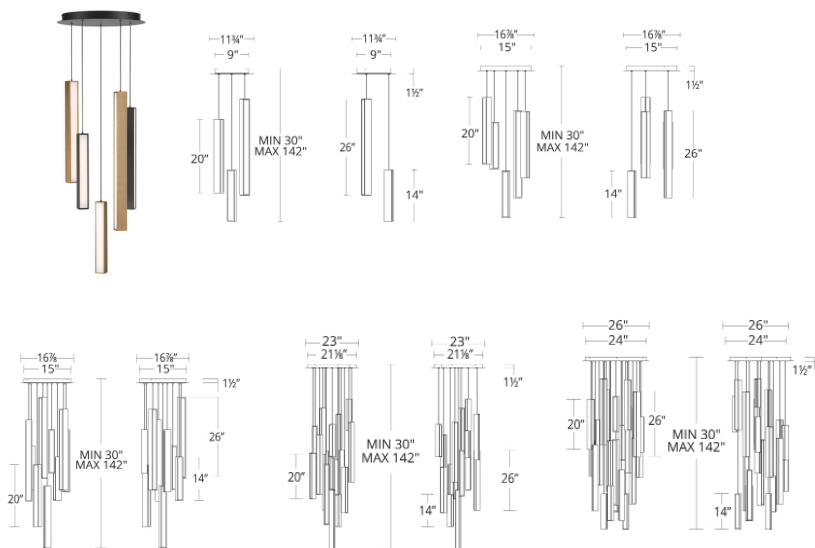

CHAOS – LED Interior Pendants & Chandeliers

MODERN FORMS

PD-64803R / PD-64805R / PD-64809R / PD-64815R / PD-64821R

Fixture Type:

Catalog Number:

Project: _____

Location: _____

PRODUCT DESCRIPTION

Chaos freezes a moment in time with breathtaking elegance. Ultra thin powered cables stabilize the suspension without visual interference. Each section of this sculptural form is equipped with consistent LEDs for refined illumination throughout. Let chaos reign.

FEATURES

- Universal Driver (120V-277V) concealed within the canopy
- Thin power aircraft cables provide an ultra clean look for adjustable suspension height
- Dimming: ELV, 0-10V, TRIAC
- Rated Life: 50,000 hours
- Color Temp: 3000K
- CRI: 90

SPECIFICATIONS

Construction: Aluminum body with acrylic diffuser

Light Source: High output LED

Finish: Black (BK), Aged Brass (AB)

Standards: ETL & cETL Damp Location listed

ORDER NUMBER

Model	Wattage	Voltage	LED Lumens	Delivered Lumens	Finish	Canopy
PD-64803R	27W		1702	1114		
PD-64805R	37W		2332	1747		
PD-64809R	67W	120-277V	4020	2807	BK/AB	BK Black AB Aged Brass
PD-64815R	114W		7285	3871		
PD-64821R	135W		10199	4591		