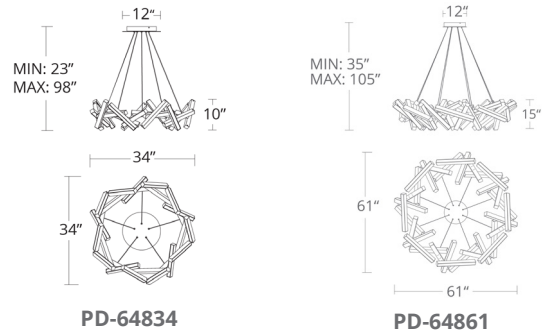

Fixture Type:

Catalog Number:

Project: _____

Location: _____