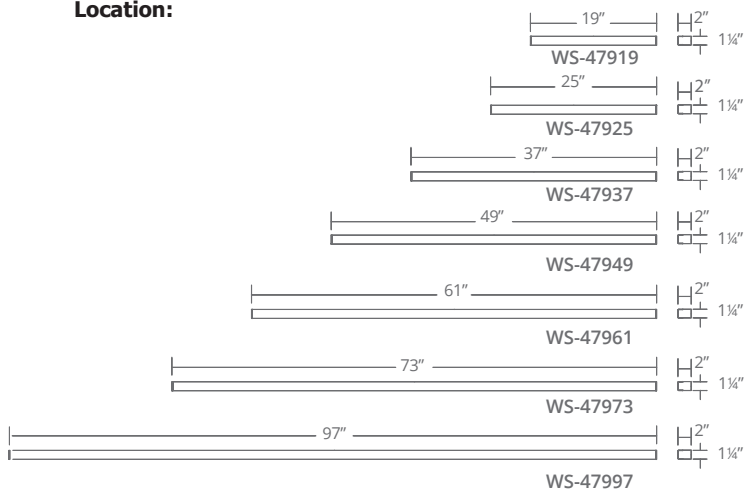

**Fixture Type:**

**Catalog Number:**

**Project:**

**Location:**

**PRODUCT DESCRIPTION**

Modern and ultra-minimal. A slender bar of light constructed from a co-extrusion of clear and white acrylic affords the luxurious dimensional look of cased glass but durable enough for its dramatic proportions. Mount horizontally or vertically or even at angles on walls and ceilings.

**SPECIFICATIONS**

**Construction:** Aluminum with co-extruded acrylic diffuser

**Light Source:** High output LED

**Finish:** Brushed Aluminum (AL), White (WT)

**Standards:** ETL & cETL Damp Location listed, ADA Compliant, CEC Title 24 Compliant

**FEATURES**

- Decorative plate to cover a standard 4" junction box is included
- No transformer or driver needed
- Dimmer: ELV
- Rated Life: 54,000 hours
- Color temp: 3000K
- CRI: 90

**ORDER NUMBER**

Model	Width	Wattage	Voltage	LED Lumens	Delivered Lumens	Finish
WS-47919	19"	17W	120V	1268	909	AL <i>Brushed Aluminum</i> WT <i>White</i>
WS-47925	25"	22W		1708	1176	
WS-47937	37"	34W		2450	1765	
WS-47949	49"	44W		3171	2284	
WS-47961	61"	53W		3819	2751	
WS-47973	73"	64W		4612	3322	
WS-47997	97"	88W		6341	4568	