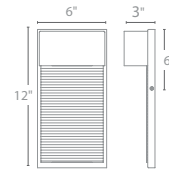

WS-W2312

PRODUCT DESCRIPTION

The Hiline luminaire features a sealed LED housing and clean, versatile Dark Sky and ADA design. This functional design is ideal for showing off multi-tiered decks, stone patios or illuminating entry ways in luxury hotels and homes.

FEATURES

- ADA compliant, low profile design
- ETL & cETL wet location listed, IP65 rated
- Dark Sky friendly
- Aluminum construction with etched glass light shield
- No transformer or driver required
- 277V option available (special order)
- 50,000 hour rated life
- Color Temp: 3000K
- CRI: 85

SPECIFICATIONS

Construction: Aluminum with etched glass light shield

Light Source: High output LED.

Finish: Black (BK).

Standards: ETL & cETL wet location listed IP 65. ADA compliant.

ORDER NUMBER

Model	Height	Watt	Voltage	LED Lumens	Delivered Lumens	Finish
WS-W2308	8"	8W	120V	280	245	BK Black
WS-W2312	12"					

Example: **WS-W2312-BK**

For 277V special order, add an "F" before the finish: **WS-W2312F-BK**

modernforms.com
Phone (800) 526.2588
Fax (800) 526.2585

Headquarters/Eastern Distribution Center
44 Harbor Park Drive
Port Washington, NY 11050

Central Distribution Center
1600 Distribution Ct
Lithia Springs, GA 30122

Western Distribution Center
1750 Archibald Avenue
Ontario, CA 91760