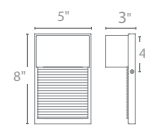

Fixture Type:

Catalog Number:

Project: _____

Location: _____

WS-W2308