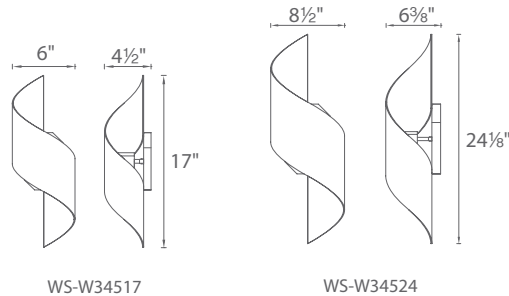

HELIX – model: WS-W34517/W34524

LED Outdoor

Fixture Type:

Catalog Number:

Project: _____

Location: _____

PRODUCT DESCRIPTION

Sleek and commanding, the dramatic curves and contours define this graceful design. Interest generating illumination with up and down light.

FEATURES

- Wet location listed, IP65 rated
- Hand formed heavy aluminum gauge
- Dimming with electronic low voltage (ELV) dimmer
- No transformer or driver required
- 50,000 hour rated life
- Color Temp: 3000K
- CRI: 85

Standards: ETL & cETL listed.

ORDER NUMBER

Model	Length	Wattage	Voltage	LED Lumens	Delivered Lumens	Finish
WS-W34517	17"	8W	120V	221	140	BZ <i>Bronze</i> 
WS-W34524	24 3/8"	8W	120V	233	150	GH <i>Graphite</i> 

Example: **WS-W34524-GH**

Back Plate Dimensions:

Model	Dimension
WS-W34517	5 5/8" L x 4 3/4" W x 3/4" H
WS-W34524	8" L x 5 1/2" W x 1" H

modernforms.com
Phone (800) 526.2588
Fax (800) 526.2585

Headquarters/Eastern Distribution Center
44 Harbor Park Drive
Port Washington, NY 11050