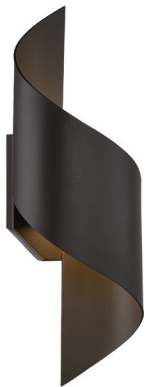

HELIX – model: WS-W34517/W34524

LED Outdoor

Fixture Type:

Catalog Number:

Project: _____

Location: _____

PRODUCT DESCRIPTION

Sleek and commanding, the dramatic curves and contours define this graceful design. Interest generating illumination with up and down light.

FEATURES

- Wet location listed, IP65 rated
- Hand formed heavy aluminum gauge
- Dimming with electronic low voltage (ELV) dimmer
- No transformer or driver required
- 50,000 hour rated life
- Color Temp: 3000K
- CRI: 85

SPECIFICATIONS

Construction: Aluminum

Light Source: High output LED

Dimming: Dims to 10% with an electronic low voltage (ELV) dimmer

Mounting: Mounts directly to junction box

Finish: Bronze (BZ), Graphite (GH)