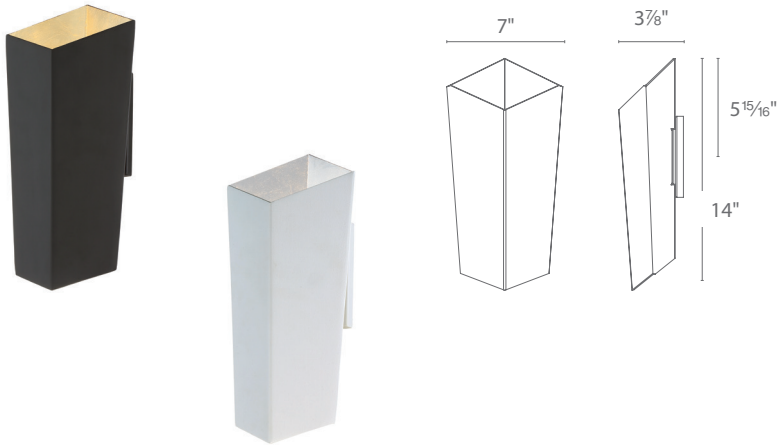

DINK – model: WS-327

LED Interior Sconce

Fixture Type:

Catalog Number:

Project: _____

Location: _____

PRODUCT DESCRIPTION

DINK reveals a tapered wall lighting design in two stunning luxurious finishes of white with silver leaf and bronze with gold leaf. Ideal for residential, hospitality and office applications. The perfect compliment to the Gilt, YOLO, and Marimba chandeliers.

FEATURES

- Up & down light
- ADA compliant, Low profile design
- ETL & cETL damp location listed
- Driver concealed within fixture
- Universal driver (120V-220V-277V)
- Gold / Silver leaf interior finish
- 50,000 hour rated life
- Color Temp: 3000K
- CRI: 90

SPECIFICATIONS

Construction: Aluminum

Light Source: High output LED.

Finish: Gold Leaf (GL), Silver Leaf (SL)

Standards: ETL & cETL damp location listed. ADA compliant.

ORDER NUMBER

	Wattage	Voltage	LED Lumens	Delivered Lumens	Finish
WS-32714	21W	120V-277V	1000	752	SL White/Silver Leaf GL Bronze/Gold Leaf 