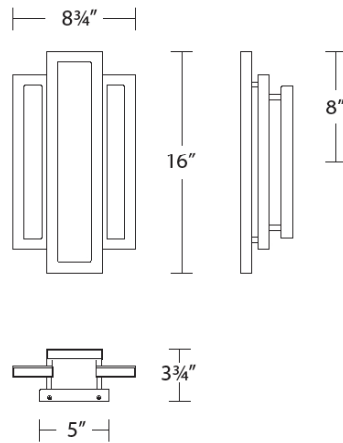

FURY Interior Sconces

MODERN FORMS

WS-66016

Fixture Type:

Catalog Number:

Project: _____

Location: _____

PRODUCT DESCRIPTION

FEATURES

- Handmade from recycled glass
- Molded gold and clear glass shards
- Universal Driver (120V-277V) concealed within the canopy
- Mounted vertically or horizontally
- Dimming: ELV, 0-10V, TRIAC
- Rated Life: 50,000 hours
- Color Temp: 3000K
- CRI: 90

SPECIFICATIONS

Construction: Aluminum body with glass diffuser

Light Source: High output LED

Finish: Aged Brass (AB)

Standards: ETL & cETL, Damp Location listed, ADA Compliant

REPLACEMENT GLASS

Part#	Type	Fixture
RPL-GLA-66016-S	Small Glass	WS-66016
RPL-GLA-66016-L	Large Glass	

ORDER NUMBER

Model	Size	Wattage	Voltage	LED Lumens	Delivered Lumens	Finish
WS-66016	16"	23W	120-277V	709	344	AB Aged brass

Example: **WS-66016-AB**

modernforms.com
Phone (800) 526.2588
Fax (800) 526.2585