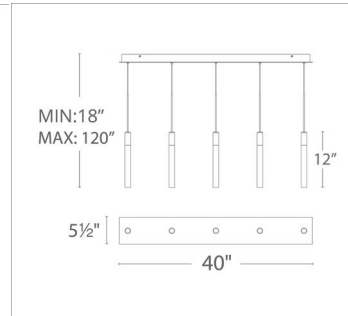

MAGIC Chandeliers & Pendants

MODERN FORMS

PD-35603L / PD-35605L / PD-35623L

Fixture Type:

Catalog Number:

Project: _____

Location: _____

PD-35605L

PRODUCT DESCRIPTION

Crafted from Piastra crystal, an artisanal technique that dates all the way back to the 13th century, these crystalline staves project gorgeous LED illumination from all sides for a dazzling presentation of light. Whether you choose a simple pendant or design an entire space with chandeliers and sconces, these sparkling designs will make you believe in Magic.

FEATURES

- Cylindrical crystalized art glass shade
- ETL & cETL, Damp Location listed
- Universal Driver (120V-277V) concealed within the canopy
- Rated Life: 50,000 hours
- Color Temp: 3000K
- CRI: 90

SPECIFICATIONS

Construction: Steel body and noodle glass diffuser

Light Source: High output LED

Dimming: ELV

Finish: Polished Nickel (PN), Black (BK)

Standards: ETL & cETL, Damp Location listed

ORDER NUMBER

Model	# of lights	Wattage	Voltage	LED Lumens	Delivered Lumens	Finish
PD-35603L	3 lights	17W		672	618	PN Polished Nickel
PD-35605L	5 lights	29W	120V-220V-277V	1120	1030	BK Black
PD-35623L	23 lights	133W		5152	4738	

REPLACEMENT GLASS

Part#	Fixture
RPL-GLA-12620	PD-35603L PD-35605L PD-35623L

Example: **PD-35603L-PN**

modernforms.com
Phone (800) 526.2588
Fax (800) 526.2585

Headquarters/Eastern Distribution Center
44 Harbor Park Drive
Port Washington, NY 11050

Central Distribution Center
1600 Distribution Ct
Lithia Springs, GA 30122

Western Distribution Center
1750 Archibald Avenue
Ontario, CA 91760