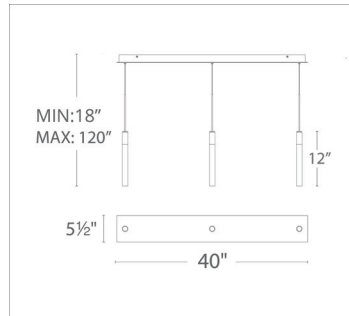

Fixture Type:

Catalog Number:

Project: _____

Location: _____

PD-35603L