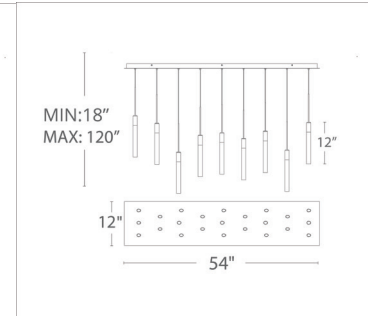

# MODERN FORMS

PD-35603L / PD-35605L / PD-35623L

Fixture Type:

Catalog Number:

Project: \_\_\_\_\_

Location: \_\_\_\_\_

PD-35603L

PD-35605L