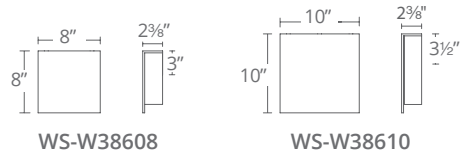

Fixture Type: _____

Catalog Number: _____

Project: _____

Location: _____

PRODUCT DESCRIPTION

Four equal sides and a stream of light. Square artfully provides geometry to wall surfaces in the daytime when mounted in multiples while providing safe illumination of pathways and dramatic visual intrigue in the evening. Perfect for wall grazing surfaces.

SPECIFICATIONS

Construction: Aluminum

Light Source: High output LED

Finish: Black (BK), Bronze (BZ), Titanium (TT)

Standards: ETL & cETL Wet Location listed, CEC Title 24 Compliant, ADA Compliant, IP65, Dark Sky friendly