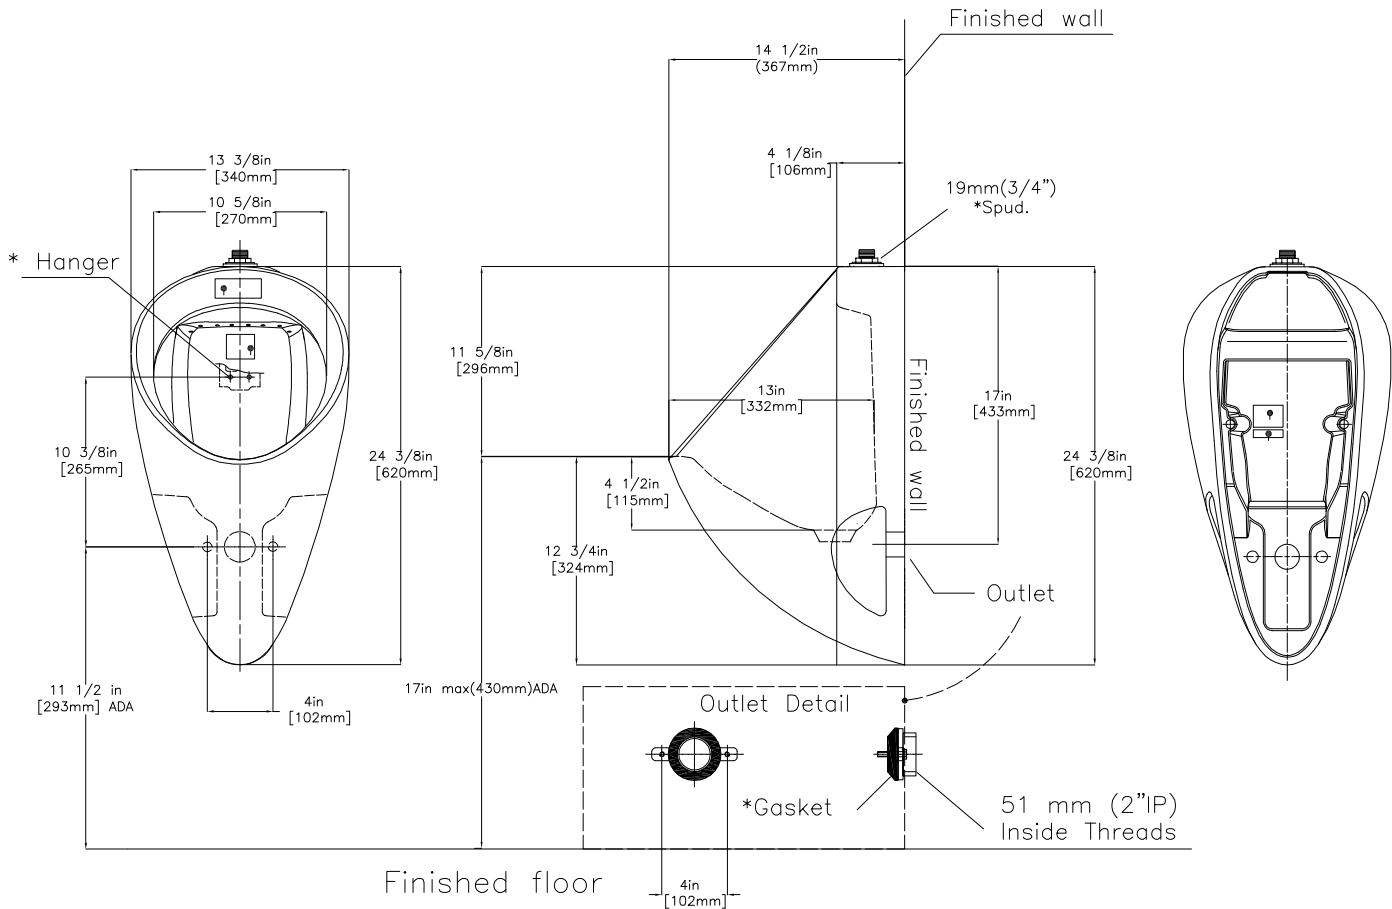

422 Brevity®

High Efficiency 1-Pint, Vitreous China Urinal

Features

- Wall-mount, wash-out flush action urinal with extended sides
- 14-1/2" x 24-3/8"
- .125 Gpf / .4732 Lpf
- Includes flushing rim, integral strainer, 2 concealed hangers and bolts
- The Mansfield® limited lifetime warranty
- Available in white

ADA

Model 422
Less flushometer

Components

Model #	Description	Codes/Standards
422	Vitreous china wall-mount, wash-out urinal. Fitted with 2" outlet spud including all gaskets, bolts and washers.	   

Specifications

Model #	Description	Codes/Standards
422	Vitreous china wall-mount, wash-out (.125 Gpf/.4732 Lpf) urinal.	

Specification	Description	Specification	Description
Material	Vitreous China	Inlet	3/4"
Size	14-1/2" x 24-3/8"	Outlet	2"
Water Usage	.125 Gpf / .4732 Lpf or less	Shipping Weight	Model 422 - 39 lbs. (18 kg)
		Warranty	Vitreous China - Limited Lifetime

Technical Information

See our complete line of acrylic and vitreous china bathroom fixtures, plastic tank trim and plumbing products.

These dimensions are nominal and subject to change without notice.
 Fixture performance and specifications meet or exceed ASME A112.19.2-2008/CSA B45.1-08 standards, and other state and local codes.