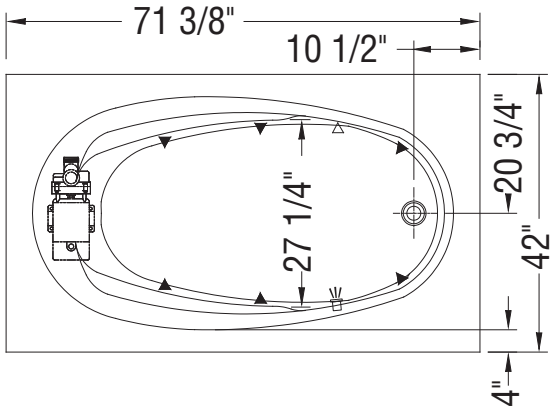

WHIRLPOOL SYSTEM

AIR SYSTEM

- (▲): Indicates Whirlpool jets positioning
- (●): Indicates airjets positioning
- (△): Indicates suction positioning
- (☼): Indicates chromatherapy light positioning

All dimensions are approximate. Structure measurements must be verified against the unit to ensure proper fit.