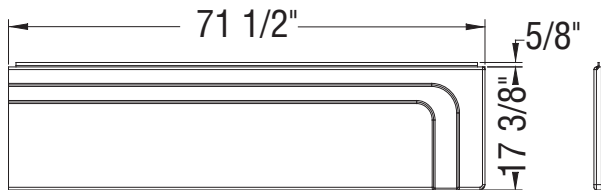

WHIRLPOOL SYSTEM

AIR SYSTEM

- (▲): Indicates Whirlpool jets positioning
- (●): Indicates airjets positioning
- (△): Indicates suction positioning
- (☼): Indicates chromatherapy light positioning

All dimensions are approximate. Structure measurements must be verified against the unit to ensure proper fit.