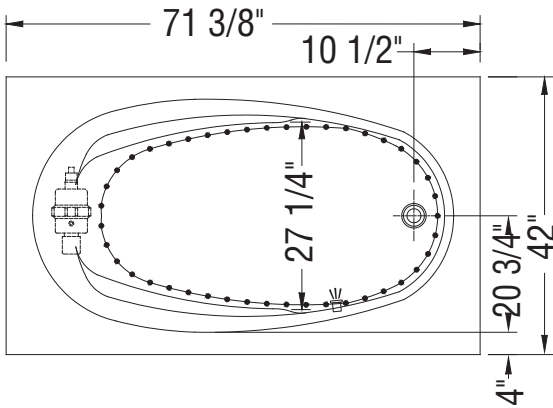

WHIRLPOOL SYSTEM

AIR SYSTEM

- (▲): Indicates Whirlpool jets positioning
- (●): Indicates airjets positioning
- (△): Indicates suction positioning
- (☼): Indicates chromatherapy light positioning

All dimensions are approximate. Structure measurements must be verified against the unit to ensure proper fit.