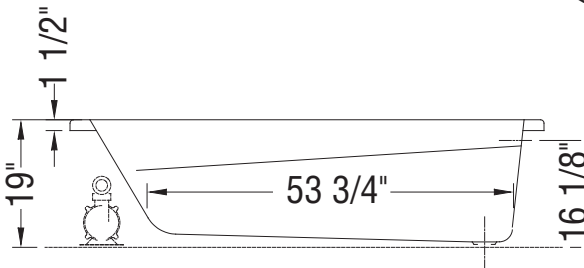

WHIRLPOOL SYSTEM

AIR SYSTEM

- (▲): Indicates Whirlpool jets positioning
- (●): Indicates airjets positioning
- (△): Indicates suction positioning
- (☼): Indicates chromatherapy light positioning

All dimensions are approximate. Structure measurements must be verified against the unit to ensure proper fit.