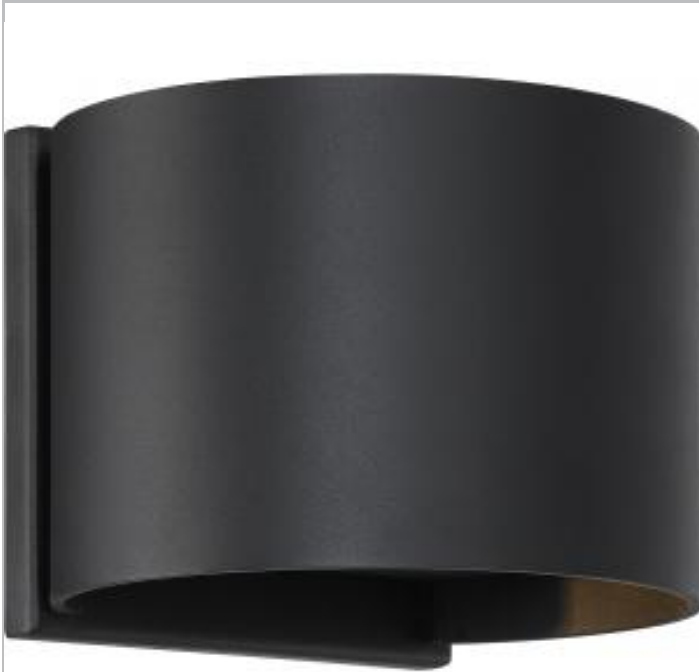

## NUVO 62-1464

LIGHTGATE LED ROUND SCONCE

### General

Status	Active
Collection	Lightgate
Finish	Black
Wattage	5
CCT (Kelvin)	3000
Color Temperature	Warm White
Width (in.)	6.00
Height (in.)	4.75
Extension (in.)	5.50

### Specifications

Technology	LED
CRI	90
Lumen Output	240
Rated Hours	30000
Voltage	120V
Dimmable	Yes - Dimmable
Fabric Description	Black
Up/Down Installation	Up/Down
Fixture Material	Aluminum / Steel
Fixture Type	Sconce