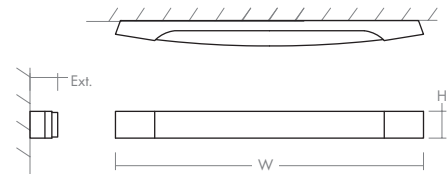

LIGHT SOURCE 2 x 12.1W LED, 3000K, CRI 90
LUMINAIRE POWER 28.9W at 120V
RATED LIFE 60000 hr RL
OPTIONAL COLOR TEMPERATURES 2700K, 3500K, 4000K
LUMEN OUTPUT Delivered: 1751 lm (LM-79)
INPUT VOLTAGE 120V to 277V AC, 50/60Hz
DRIVER OUTPUT 700mA, 29.4W max power
DIMMING TRIAC and ELV dimming at 120V AC;
 0-10V dimming, 100% to 1% current output
CONSTRUCTION Plated Steel and Acrylic
DIFFUSER - Matte White Acrylic
FINISHES Polished Chrome (-14), Oiled Bronze (-22),
 Satin Nickel (-24)
MOUNTING 4" Square J-Box* with a single device mud ring
 *Deep J-Box (Required to house driver)
STANDARDS UL Dry/Damp listed, ADA Compliant, Conforms to
 UL STD 1598, Certified CAN/CSA STD C22.2 No 250.0.

DIMENSIONS

W: 31.75"
H: 2.75"
Ext: 2.50"
M.C: 1.38" From top of fixture

Order example for standard fixture:
3-525-24 (x- Voltage - xxx-Sequence # - xx-Finish)
 3: 120V to 277V
 Order example for optional color temperatures: **3-525-2724**
 27: 2700K, 35: 3500K, 40: 4000K