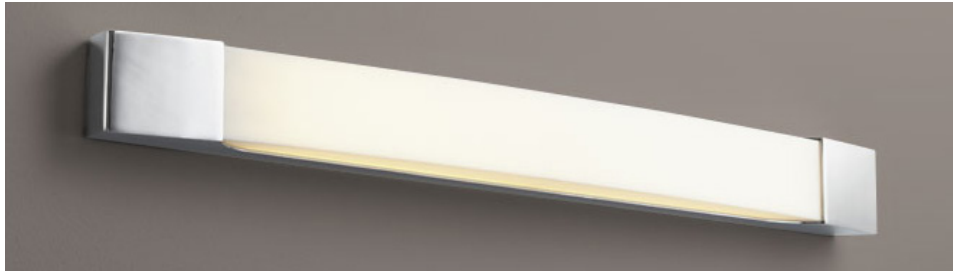

APOLLO Vanity

3-525-xx

oxygen

FIXTURE TYPE _____ LOCATION _____
 PROJECT _____ DATE _____

-14 Polished Chrome

Alternative position

-22 Oiled Bronze

-24 Satin Nickel

LIGHT SOURCE 2 x 12.1W LED, 3000K, CRI 90
LUMINAIRE POWER 28.9W at 120V
RATED LIFE 60000 hr RL
OPTIONAL COLOR TEMPERATURES 2700K, 3500K, 4000K
LUMEN OUTPUT Delivered: 1751 lm (LM-79)
INPUT VOLTAGE 120V to 277V AC, 50/60Hz
DRIVER OUTPUT 700mA, 29.4W max power
DIMMING TRIAC and ELV dimming at 120V AC;
 0-10V dimming, 100% to 1% current output
CONSTRUCTION Plated Steel and Acrylic
DIFFUSER - Matte White Acrylic
FINISHES Polished Chrome (-14), Oiled Bronze (-22),
 Satin Nickel (-24)
MOUNTING 4" Square J-Box* with a single device mud ring
 *Deep J-Box (Required to house driver)
STANDARDS UL Dry/Damp listed, ADA Compliant, Conforms to
 UL STD 1598, Certified CAN/CSA STD C22.2 No 250.0.

DIMENSIONS

W: 31.75"
H: 2.75"
Ext: 2.50"
M.C: 1.38" From top of fixture

Order example for standard fixture:
3-525-24 (x- Voltage - xxx-Sequence # - xx-Finish)
 3: 120V to 277V
 Order example for optional color temperatures: **3-525-2724**
 27: 2700K, 35: 3500K, 40: 4000K