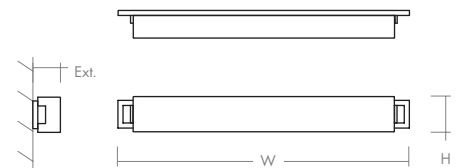

AXEL Vanity

3-552-xx

oxygen

FIXTURE TYPE _____ LOCATION _____
 PROJECT _____ DATE _____

-20 Polished Nickel

-24 Satin Nickel

LIGHT SOURCE 1 x 11.7W LED, 3000K, CRI 90
LUMINAIRE POWER 14.2W at 120V
RATED LIFE 60000 hr RL
OPTIONAL COLOR TEMPERATURES 2700K, 3500K, 4000K
LUMEN OUTPUT Delivered: 1297 lm (LM-79)
INPUT VOLTAGE 120V to 277V AC, 50/60Hz
DRIVER OUTPUT 350mA, 14.7W max power
DIMMING TRIAC and ELV dimming at 120V AC; 0-10V dimming, 100% to 1% current output
CONSTRUCTION Plated Steel and Acrylic
DIFFUSER - Matte White Acrylic
FINISHES Polished Nickel (-20), Satin Nickel (-24)
MOUNTING 4" Square J-Box* with a single device mud ring
 *Deep J-Box (Required to house driver)
STANDARDS UL Dry/Damp listed, ADA Compliant, Conforms to UL STD 1598, Certified CAN/CSA STD C22.2 No 250.0.

DIMENSIONS

W: 29.00"
H: 3.50"
Ext: 2.75"
M.C: 1.75" from top of fixture

Order example for standard fixture:

3-552-24 (x- Voltage - xxx-Sequence # - xx-Finish)

3: 120V to 277V

Order example for optional color temperatures: **3-552-2724**