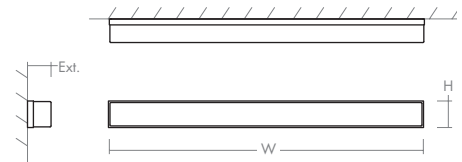

ADAGIO Vanity
3-571-xx

oxygen

FIXTURE TYPE _____ LOCATION _____
PROJECT _____ DATE _____

-20 Polished Nickel

-24 Satin Nickel

LIGHT SOURCE 1 x 11.7W LED, 3000K, CRI 90
LUMINAIRE POWER 14.2W at 120V
RATED LIFE 60000 hr RL
OPTIONAL COLOR TEMPERATURES 2700K, 3500K, 4000K
LUMEN OUTPUT Delivered: 1180 lm (LM-79)
INPUT VOLTAGE 120V to 277V AC, 50/60Hz
DRIVER OUTPUT 350mA, 14.7W max power
DIMMING TRIAC and ELV dimming at 120V AC; 0-10V dimming, 100% to 1% current output
CONSTRUCTION Plated Steel and Acrylic
DIFFUSER - Matte White Acrylic
FINISHES Polished Nickel (-20), Satin Nickel (-24)
MOUNTING 4" Square J-Box* with a single device mud ring
 *Deep J-Box (Required to house driver)
STANDARDS UL Dry/Damp listed, ADA Compliant, Conforms to UL STD 1598, Certified CAN/CSA STD C22.2 No 250.0.

DIMENSIONS
W: 26.75"
H: 2.25"
Ext: 2.00"
M.C: 1.125" From top of fixture

Order example for standard fixture:
3-571-24 (x- Voltage - xxx-Sequence # - xx-Finish)
 3: 120V to 277V
 Order example for optional color temperatures: **3-571-2724**
 27: 2700K, 35: 3500K, 40: 4000K