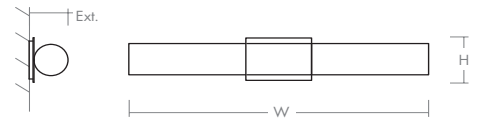

LIGHT SOURCE 2 x 12.1W LED, 3000K, CRI 90
LUMINAIRE POWER 28.7W at 120V
RATED LIFE 60000 hr RL
OPTIONAL COLOR TEMPERATURES 2700K, 3500K, 4000K
LUMEN OUTPUT Delivered: (-1) Glass: 2369 lm (LM-79)
 Acrylic: 2256 lm (LM-79)
INPUT VOLTAGE 120V to 277V AC, 50/60Hz
DRIVER OUTPUT 700mA, 29.4W max power
DIMMING TRIAC and ELV dimming at 120V AC;
 0-10V dimming, 100% to 1% current output
CONSTRUCTION Plated Steel and Acrylic or Glass
**DIFFUSER/
 METAL FINISHES** (-124) White Opal Glass/Satin Nickel
 (-140) White Opal Glass/Aged Brass
 (-24) Matte White Acrylic/Satin Nickel
 (-40) Matte White Acrylic/Aged Brass
MOUNTING 2" x 3" J-Box, 4" Octagonal J-Box,
 4" Square J-Box with a single device mud ring
STANDARDS UL Dry/Damp listed, ADA Compliant, Conforms to
 UL STD 1598, Certified CAN/CSA STD C22.2 No 250.0.

DIMENSIONS

W: 30.75"
H: 4.75"
Ext: 4.00"
M.C: 2.38" From top of fixture

Order example for standard fixture:

3-588-24 (x- Voltage - xxx-Sequence # - xx-Finish)

3: 120V to 277V

Order example for optional color temperatures: **3-588-2724**