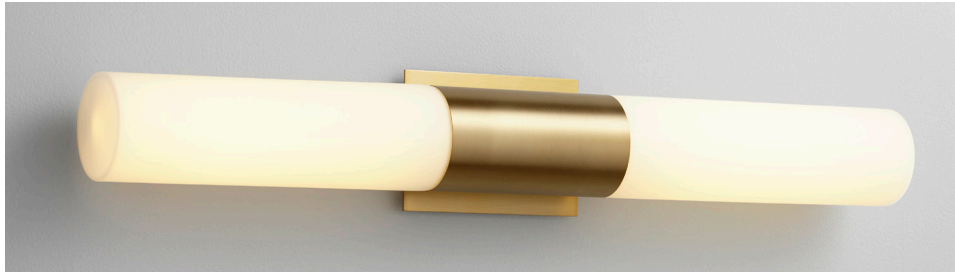

MAGNUM Vanity
3-588-xxx

oxygen

FIXTURE TYPE _____ LOCATION _____
PROJECT _____ DATE _____

-40 Aged Brass

-24 Satin Nickel

Diffusers:

-1 White Opal Glass

- Matte White Acrylic

LIGHT SOURCE 2 x 12.1W LED, 3000K, CRI 90
LUMINAIRE POWER 28.7W at 120V
RATED LIFE 60000 hr RL
OPTIONAL COLOR TEMPERATURES 2700K, 3500K, 4000K
LUMEN OUTPUT Delivered: (-1) Glass: 2369 lm (LM-79)
 Acrylic: 2256 lm (LM-79)
INPUT VOLTAGE 120V to 277V AC, 50/60Hz
DRIVER OUTPUT 700mA, 29.4W max power
DIMMING TRIAC and ELV dimming at 120V AC;
 0-10V dimming, 100% to 1% current output
CONSTRUCTION Plated Steel and Acrylic or Glass
**DIFFUSER/
 METAL FINISHES** (-124) White Opal Glass/Satin Nickel
 (-140) White Opal Glass/Aged Brass
 (-24) Matte White Acrylic/Satin Nickel
 (-40) Matte White Acrylic/Aged Brass
MOUNTING 2" x 3" J-Box, 4" Octagonal J-Box,
 4" Square J-Box with a single device mud ring
STANDARDS UL Dry/Damp listed, ADA Compliant, Conforms to
 UL STD 1598, Certified CAN/CSA STD C22.2 No 250.0.

DIMENSIONS

W: 30.75"
H: 4.75"
Ext: 4.00"
M.C: 2.38" From top of fixture

Order example for standard fixture:

3-588-24 (x- Voltage - xxx-Sequence # - xx-Finish)

3: 120V to 277V

Order example for optional color temperatures: **3-588-2724**