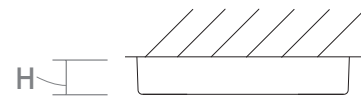

**MOUNTING** 4" Octagonal J-Box

**STANDARDS** ETL Wet listed, Conforms to UL STD 1598,  
Certified CAN/CSA STD C22.2 No 250.0.

**DIMENSIONS**

**Dia:** 5.50"

**H:** 1.00"

Note: For wet locations, installer must provide a bead of caulk between fixture housing and mounting surface.