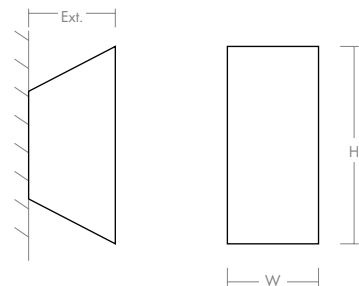

LIGHT SOURCE	2 x 10.1W LED, 3000K, CRI 90
LUMINAIRE POWER	24.0W at 120V
RATED LIFE	60000 hr RL
OPTIONAL COLOR TEMPERATURES	2700K, 3500K, 4000K
LUMEN OUTPUT	Delivered: 718 lm (LM-79)
INPUT VOLTAGE	120V to 277V AC, 50/60Hz
DRIVER OUTPUT	700mA, 29.4W max power
DIMMING	TRIAC and ELV dimming at 120V AC; 0-10V dimming, 100% to 1% current output
CONSTRUCTION	Cast Aluminum and Glass
DIFFUSER	- Frosted Glass
FINISHES	Gray (-16), Oiled Bronze (-22)
MOUNTING	4" Octagonal J-Box (Installer must provide a bead of caulk between fixture housing and mounting surface)
STANDARDS	UL Wet listed, Conforms to UL STD 1598, Certified CAN/CSA STD C22.2 No 250.0.

DIMENSIONS

W:	6.00"
H:	14.00"
Ext:	6.00"
M.C:	7.00" From top of fixture

Order example for standard fixture:

3-703-22 (x- Voltage - xxx-Sequence # - xx-Finish)

3: 120V to 277V

Order example for optional color temperatures: **3-703-2722**