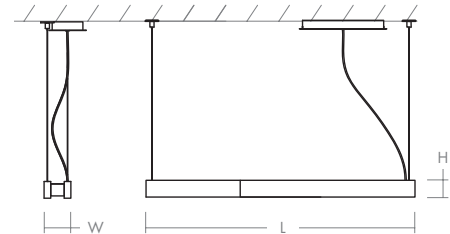

KLONE Pendant

32-642-xx

oxygen

FIXTURE TYPE _____ LOCATION _____
 PROJECT _____ DATE _____

-20 Polished Nickel

-15 Black

-24 Satin Nickel

LIGHT SOURCE	2 x 25W LED, 3000K, CRI 90
LUMINAIRE POWER	56.7W at 120V
RATED LIFE	60000 hr RL
OPTIONAL COLOR TEMPERATURES	2700K, 3500K, 4000K
LUMEN OUTPUT	Delivered: 745 lm (LM-79)
INPUT VOLTAGE	120V & 277V AC, 50/60Hz
DRIVER OUTPUT*	50.4W max power @1200mA
DIMMING	TRIAC and ELV dimming at 120V AC; 0-10V dimming, 100% to 1% current output
CONSTRUCTION	Plated Steel and Acrylic
DIFFUSER	- Matte White Acrylic
FINISHES	Black (-15), Polished Nickel (-20), Satin Nickel (-24)
MOUNTING	4" Octagonal J-Box, 4" Square J-Box with a single device mud ring
STANDARDS	UL Dry/Damp listed, Conforms to UL STD 1598, Certified CAN/CSA STD C22.2 No 250.0.

*600-1200mA programmable driver, 50.4W max power @1200mA

DIMENSIONS

Canopy: 13.00" L, 5.50" W, 1.375" H

Fixture: 40.00" L, 4.00" W, 2.50" H

Suspension Length: Up to 60"

Order example for standard fixture:

32-642-24 (x- Voltage - xxx-Sequence # - xx-Finish)