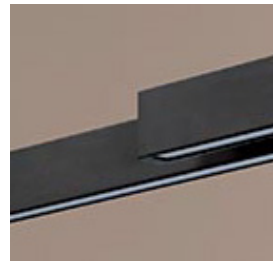

KLONE Pendant

32-642-xx

oxygen

FIXTURE TYPE _____ LOCATION _____
 PROJECT _____ DATE _____

-20 Polished Nickel

-15 Black

-24 Satin Nickel

LIGHT SOURCE	2 x 25W LED, 3000K, CRI 90
LUMINAIRE POWER	56.7W at 120V
RATED LIFE	60000 hr RL
OPTIONAL COLOR TEMPERATURES	2700K, 3500K, 4000K
LUMEN OUTPUT	Delivered: 745 lm (LM-79)
INPUT VOLTAGE	120V & 277V AC, 50/60Hz
DRIVER OUTPUT*	50.4W max power @1200mA
DIMMING	TRIAC and ELV dimming at 120V AC; 0-10V dimming, 100% to 1% current output
CONSTRUCTION	Plated Steel and Acrylic
DIFFUSER	- Matte White Acrylic
FINISHES	Black (-15), Polished Nickel (-20), Satin Nickel (-24)
MOUNTING	4" Octagonal J-Box, 4" Square J-Box with a single device mud ring
STANDARDS	UL Dry/Damp listed, Conforms to UL STD 1598, Certified CAN/CSA STD C22.2 No 250.0.

*600-1200mA programmable driver, 50.4W max power @1200mA

DIMENSIONS

Canopy: 13.00" L, 5.50" W, 1.375" H

Fixture: 40.00" L, 4.00" W, 2.50" H

Suspension Length: Up to 60"

Order example for standard fixture:

32-642-24 (x- Voltage - xxx-Sequence # - xx-Finish)