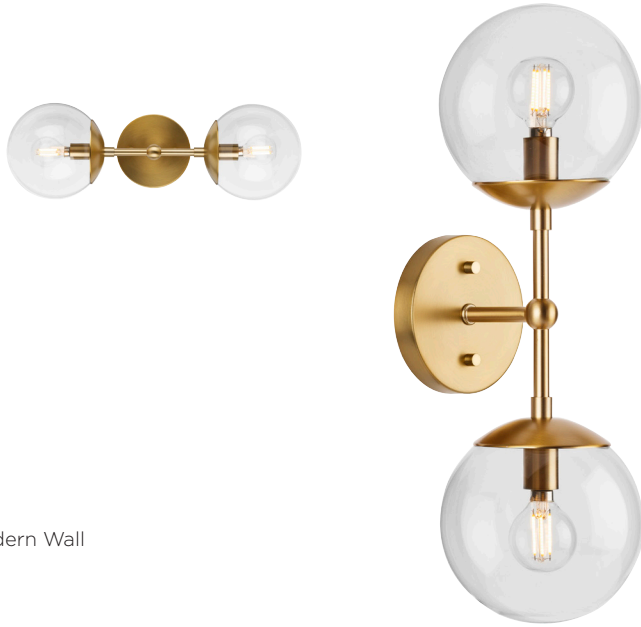

Project: _____

Fixture Type: _____

Location: _____

Contact: _____

P710114-109 Atwell

Atwell Collection Two-Light Brushed Bronze Mid-Century Modern Wall Sconce

Category: Wall Sconces
Finish: Brushed Bronze (Painted)
Construction: Steel Construction
Glass/Shade: Clear Glass Round

Width: 5-7/8 in
 Extends: 6-3/4 in
 Height: 18 in
 H/CTR: 9 in (glass facing up)

Clear Glass Round
 Width: 5-7/8 in
 Height: 5-5/8 in

MOUNTING	ELECTRICAL	LAMPING	ADDITIONAL INFORMATION
Wall horizontal or vertical	6 inches of wire supplied	(2) Candelabra Base (E12) Socket	cULus Damp Location Listed
Mounting plate for outlet box included	120 VAC	Lamp Type G16.5	1-year Limited Warranty
Fixture can be installed with glass facing up or down		Incandescent: 60-watt MAX per socket LED: 12.5-watt MAX per socket	
Canopy covers a standard 4" recessed outlet box: 4.75" W., 0.81" ht., 4.75" depth		Fully dimmable with dimmable bulbs	