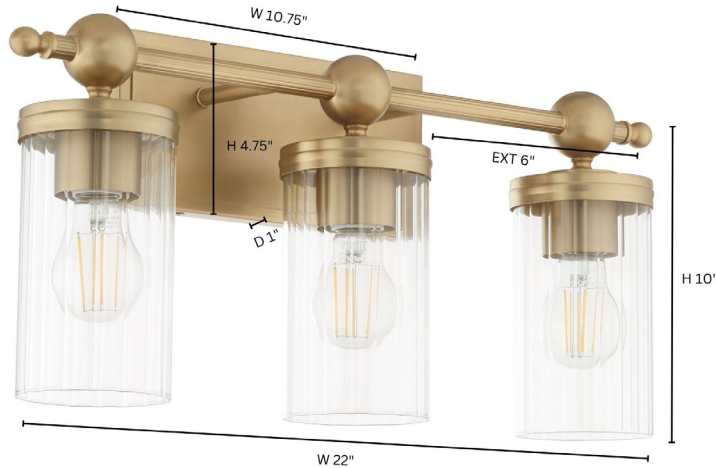

LEE BOULEVARD

560-3-80

LEE BLVD 3 Light Vanity - Aged Brass

Project: _____
 Location: _____
 Fixture Type: _____
 Catalog #: _____

DETAILS	
FINISH:	Aged Brass
MATERIAL:	Steel
DIFFUSER MATERIAL:	Clear Fluted Glass Shade
LOCATION:	Damp Listed

DIMENSIONS	
WIDTH:	22.00"
HEIGHT:	10.00"
EXTENSION:	6.00"
SHADE:	
HEIGHT:	7.25"
DIAMETER:	4.00"

LIGHT SOURCE	
NUMBER OF SOCKETS:	3 Light
SOCKET BASE:	Medium Base Lamp
WATTAGE:	100 Watt
INPUT VOLTAGE:	120v

MOUNTING	
BACKPLATE:	H 4.75" x W 10.75" x Ext 1.00"
CENTER OF BACKPLATE TO BOTTOM:	2.50"
CENTER OF BACKPLATE TO TOP:	2.50"

SHIPPING	
HEIGHT:	12.75"
LENGTH:	34.75"
WIDTH:	8.50"
WEIGHT:	

PRODUCT DETAILS:

Nestled on four acres in the center of Kansas City, the Lee Boulevard home offers a feeling set apart from the city, which inspires Tamara Day to design this collection. A traditional design with a touch of contemporary through spherical details reflects the Lee Boulevard home's little slice of countryside amidst a sprawling cityscape. Modern beaded elements and classic white linen shades offer transitional comfort with a luxurious impression. Two chandelier designs, linear pendants, wall mounts, and vanities come in options of matte black or aged brass finishes. Include the Lee Boulevard 2, 3 or 4 light vanity in your next home design.