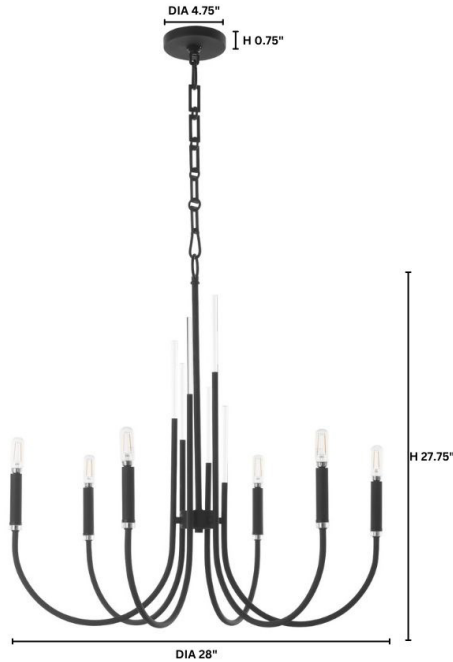

SUMMIT

6223-6-69

SUMMIT 6 Light Chandelier - Textured Black

Project: _____
 Location: _____
 Fixture Type: _____
 Catalog #: _____

ADDITIONAL FEATURES: Rectangle Hinge Chain

PRODUCT DETAILS:

Sweeping curves and clear acrylic details give the Summit collection of lighting a distinct and contemporary aesthetic. A ring detail tops the slender stem with a cylindrical base that supports tiered U-shaped arms. Elegant and clean, the Summit 12, 8 or 6 light chandelier comes in dark brass or textured black. Add the clean, modern Summit chandelier to your home's living room, dining room, entryway, or bedroom design.

DETAILS	
FINISH:	Textured Black
MATERIAL:	Steel Acrylic Spires
LOCATION:	Damp Listed

DIMENSIONS	
HEIGHT:	27.75"
DIAMETER:	28.00"

LIGHT SOURCE	
NUMBER OF SOCKETS:	6 Light
SOCKET BASE:	Candelabra Base Lamp
WATTAGE:	60 Watt

MOUNTING	
CANOPY:	H 0.75" x Dia 4.75"
CHAIN LENGTH:	8'
CHAIN FINISH:	Textured Black
CORD LENGTH:	10'
CORD COLOR:	Black

SHIPPING	
HEIGHT:	7.50"
LENGTH:	30.75"
WIDTH:	30.75"
WEIGHT:	14lbs

quorum

☎ (817) 626-5483
 📍 201 Railhead Rd, Fort Worth, TX 76106
 🌐 quoruminternational.com