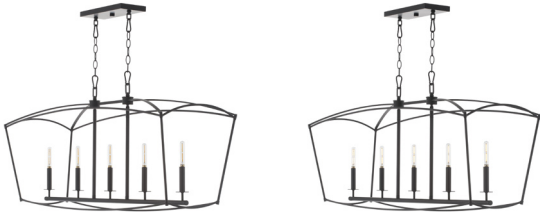

MANTLE

6512-5-59

MANTLE 5 Light Linear - Matte Black

Project: _____
 Location: _____
 Fixture Type: _____
 Catalog #: _____

PRODUCT DETAILS:

The Mantle 5 Light Linear Pendant adds a touch of modernity to any design. The cage housing the candelabra sockets of the Mantle series is a slightly bloated pentagonal prism, which gives it the classic shape of a house. Inside the cage, five lights fitted with simple bobeches sit on curved rods that connect to a straight downstem. The light emitted is soft and warm, creating a cozy and inviting atmosphere. Whether used as the main light source in your living room or dining room or as an accent piece over a kitchen island, Mantle series is sure to make a statement in gold leaf or matte black. Its distinctive design and high-quality construction ensure that it will be a fixture in your home for years to come, providing both timeless style and functionality.

DETAILS	
FINISH:	Matte Black
MATERIAL:	Steel
LOCATION:	Damp Listed

DIMENSIONS	
LENGTH:	48.00"
WIDTH:	14.00"
HEIGHT:	19.00"

LIGHT SOURCE	
NUMBER OF SOCKETS:	5 Light
SOCKET BASE:	Candelabra Base Lamp
WATTAGE:	60 Watt

MOUNTING	
CANOPY:	L 12.50" x W 4.75" x H 1.00"
CHAIN LENGTH:	8'
CHAIN FINISH:	Matte Black
CORD LENGTH:	10'
CORD COLOR:	Black

SHIPPING	
HEIGHT:	20.75"
LENGTH:	51.25"
WIDTH:	16.25"
WEIGHT:	21lbs

quorum

(817) 626-5483
 201 Railhead Rd, Fort Worth, TX 76106
 quoruminternational.com