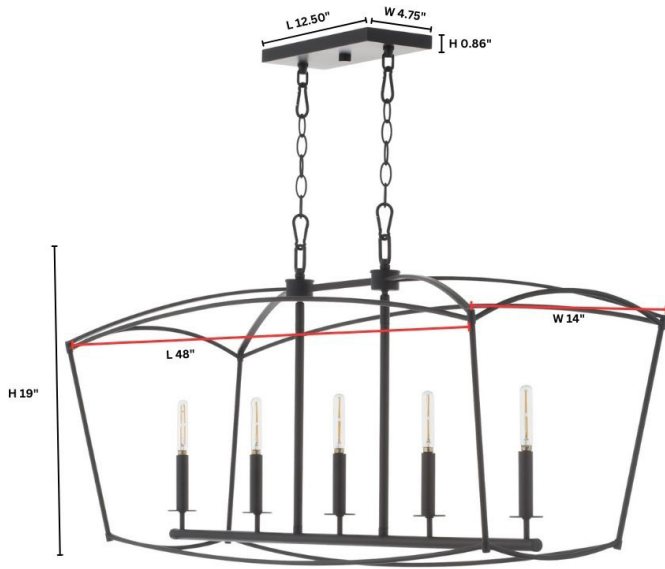

MANTLE

6512-5-59

MANTLE 5 Light Linear - Matte Black

Project: _____
 Location: _____
 Fixture Type: _____
 Catalog #: _____

PRODUCT DETAILS:

The Mantle 5 Light Linear Pendant adds a touch of modernity to any design. The cage housing the candelabra sockets of the Mantle series is a slightly bloated pentagonal prism, which gives it the classic shape of a house. Inside the cage, five lights fitted with simple bobeches sit on curved rods that connect to a straight downstem. The light emitted is soft and warm, creating a cozy and inviting atmosphere. Whether used as the main light source in your living room or dining room or as an accent piece over a kitchen island, Mantle series is sure to make a statement in gold leaf or matte black. Its distinctive design and high-quality construction ensure that it will be a fixture in your home for years to come, providing both timeless style and functionality.

DETAILS	
FINISH:	Matte Black
MATERIAL:	Steel
LOCATION:	Damp Listed

DIMENSIONS	
LENGTH:	48.00"
WIDTH:	14.00"
HEIGHT:	19.00"

LIGHT SOURCE	
NUMBER OF SOCKETS:	5 Light
SOCKET BASE:	Candelabra Base Lamp
WATTAGE:	60 Watt

MOUNTING	
CANOPY:	L 12.50" x W 4.75" x H 1.00"
CHAIN LENGTH:	8'
CHAIN FINISH:	Matte Black
CORD LENGTH:	10'
CORD COLOR:	Black

SHIPPING	
HEIGHT:	20.75"
LENGTH:	51.25"
WIDTH:	16.25"
WEIGHT:	21lbs

quorum

(817) 626-5483
 201 Railhead Rd, Fort Worth, TX 76106
 quoruminternational.com