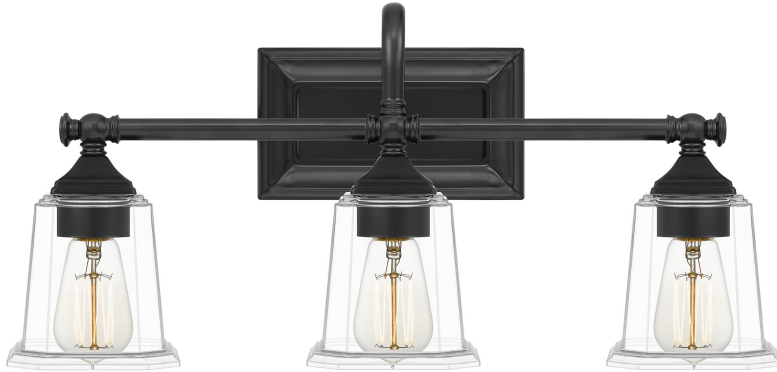

NLC8603EK

Nicholas Bath Light

Earth Black

QUOIZEL
LIGHTING

DETAILS

Material: Steel

Glass/Shade Description: Clear Glass

LAMPING

Light Source: Incandescent

Bulb Included: No

Bulb Type: Medium Base

Bulb Quantity: 3

Watts per Bulb: 100

ELECTRICAL

Dimmable: Yes

Voltage: 120v

Wire Length: 0.5'

INSTALLATION

Location Rating: Damp

Install Position: Up/Down

DIMENSIONS

Dimensions: 22.00" W x 10.00" H x 7.00" D

Backplate Dimensions: 4.50"H x 8.00"W

HCWO: 6.5"