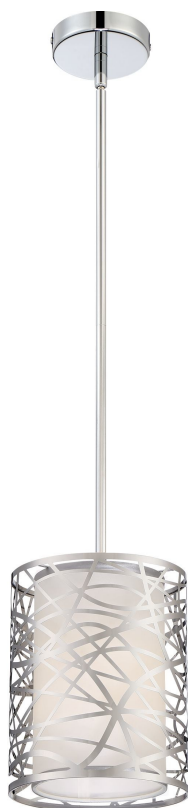

## PCAE1508C

Abode Mini Pendant  
Polished Chrome

### DIMENSIONS

Dimensions: 8" W x 10" H x 8" D

Overall Height: 48"

Canopy Dimensions: 4.75" Dia.

Chain/Downrod Length: 2 (0.5"D x 6") and 2 (0.5"D x 12")  
Down Rods

Weight: 3.01 lbs

Dimensional Weight: 9.00 lbs.

### DETAILS

Material: Steel

Glass/Shade Description: Organza

Shade 2 Description: CHROME ETCHED  
SHADE - Round