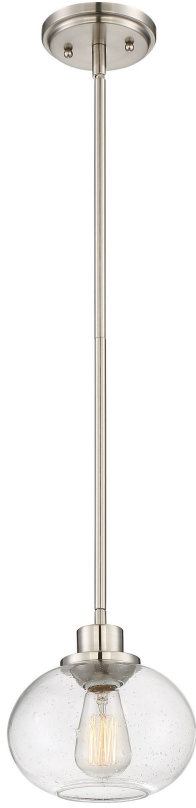

TRG1508BN

Trilogy Mini Pendant
Brushed Nickel

QUOIZEL®

DIMENSIONS

Dimensions: 8" W x 7.5" H x 8" D

Overall Height: 43.5"

Canopy Dimensions: 5.00" Dia.

Chain/Downrod Length: 2 (0.5"D x 6") and 2 (0.5"D x 12")
Down Rods

Weight: 3.50 lbs

Dimensional Weight: 8.00 lbs.

DETAILS

Material: Steel

Glass/Shade Description: Seedy Glass

LAMPING

Light Source: Incandescent

Bulb Included: Yes

Bulb Type: Medium Base

Bulb Quantity: 1

Watts per Bulb: 60

ELECTRICAL

Dimmable: Yes

Voltage: 120v

Wire Length: 8'

INSTALLATION