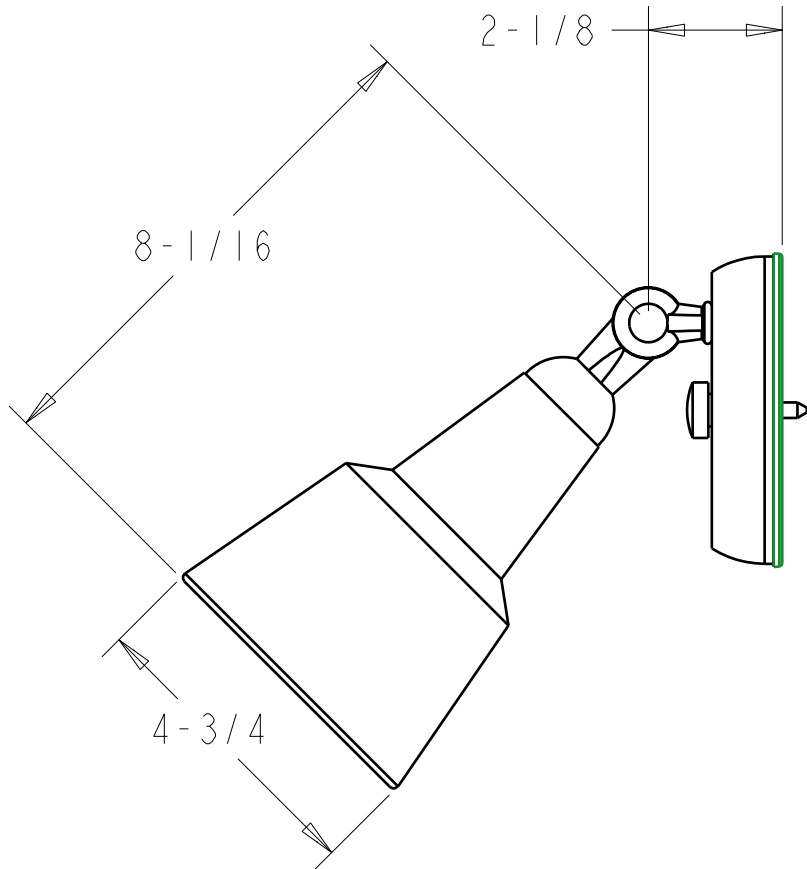

Use with 100 watt  
PAR-L or BR 30 lamps

**Remcraft Lighting Products - Miami, FL 33054**

Part #

Material

SCALE 0.330

1050 series