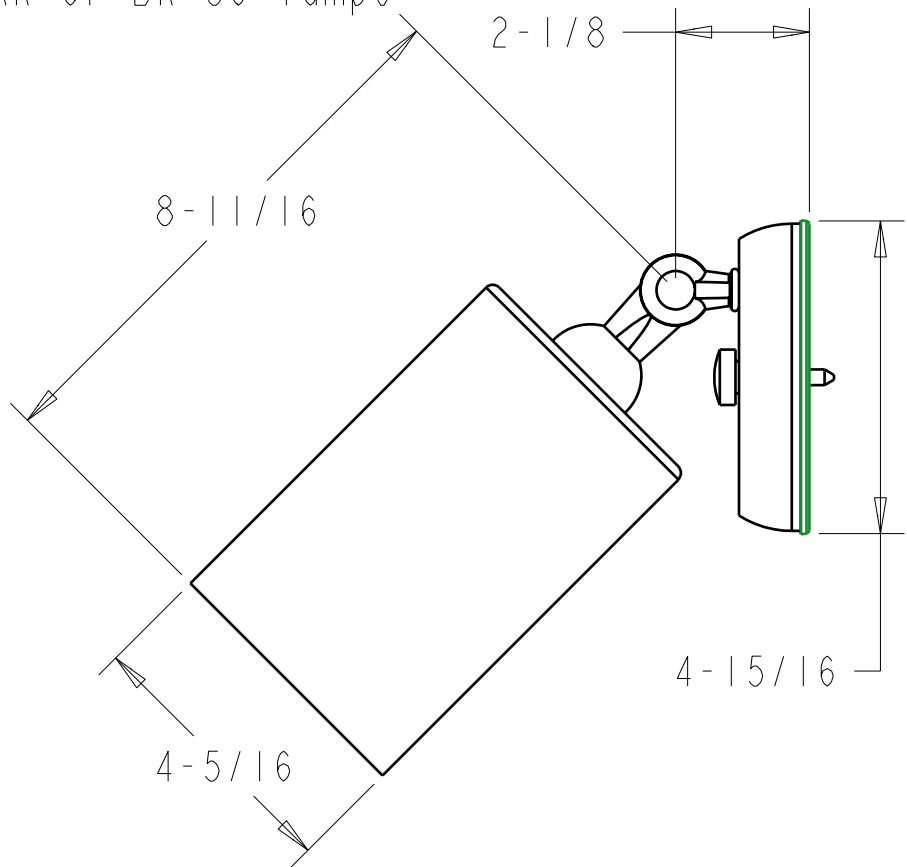

Use with 100 watt
PAR or BR 30 lamps

Remcraft Lighting Products - Miami, FL 33054

Part #

Material

1110 series

SCALE 0.330

Note that Remcraft E-Z mount back plate will close off the outlet box to meet code when used with surface wiring.

Remcraft Lighting Products - Miami, FL 33054

Part #

Material

SCALE 0.375

--	--