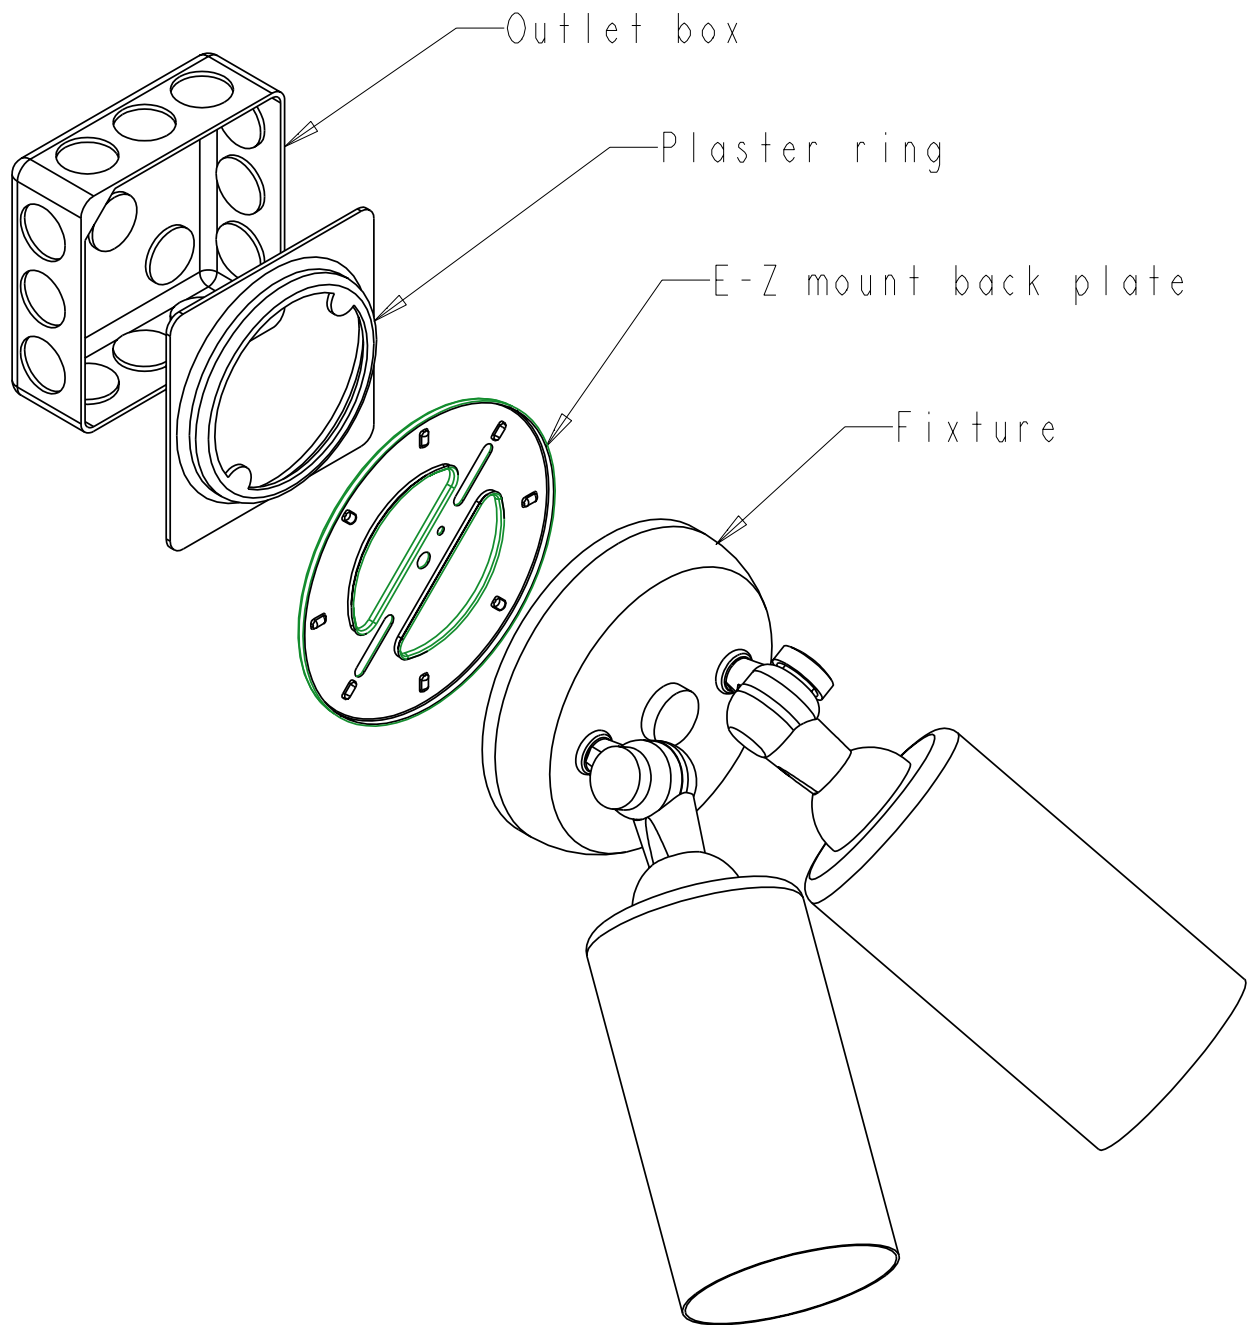

Use with 100 watt
PAR or BR 30 lamps

Remcraft Lighting Products - Miami, FL 33054

Part #

Material

1110 series

SCALE 0.330

Note that Remcraft E-Z mount back plate will close off the outlet box to meet code when used with surface wiring.

Remcraft Lighting Products - Miami, FL 33054

Part #

Material

SCALE 0.375

--	--