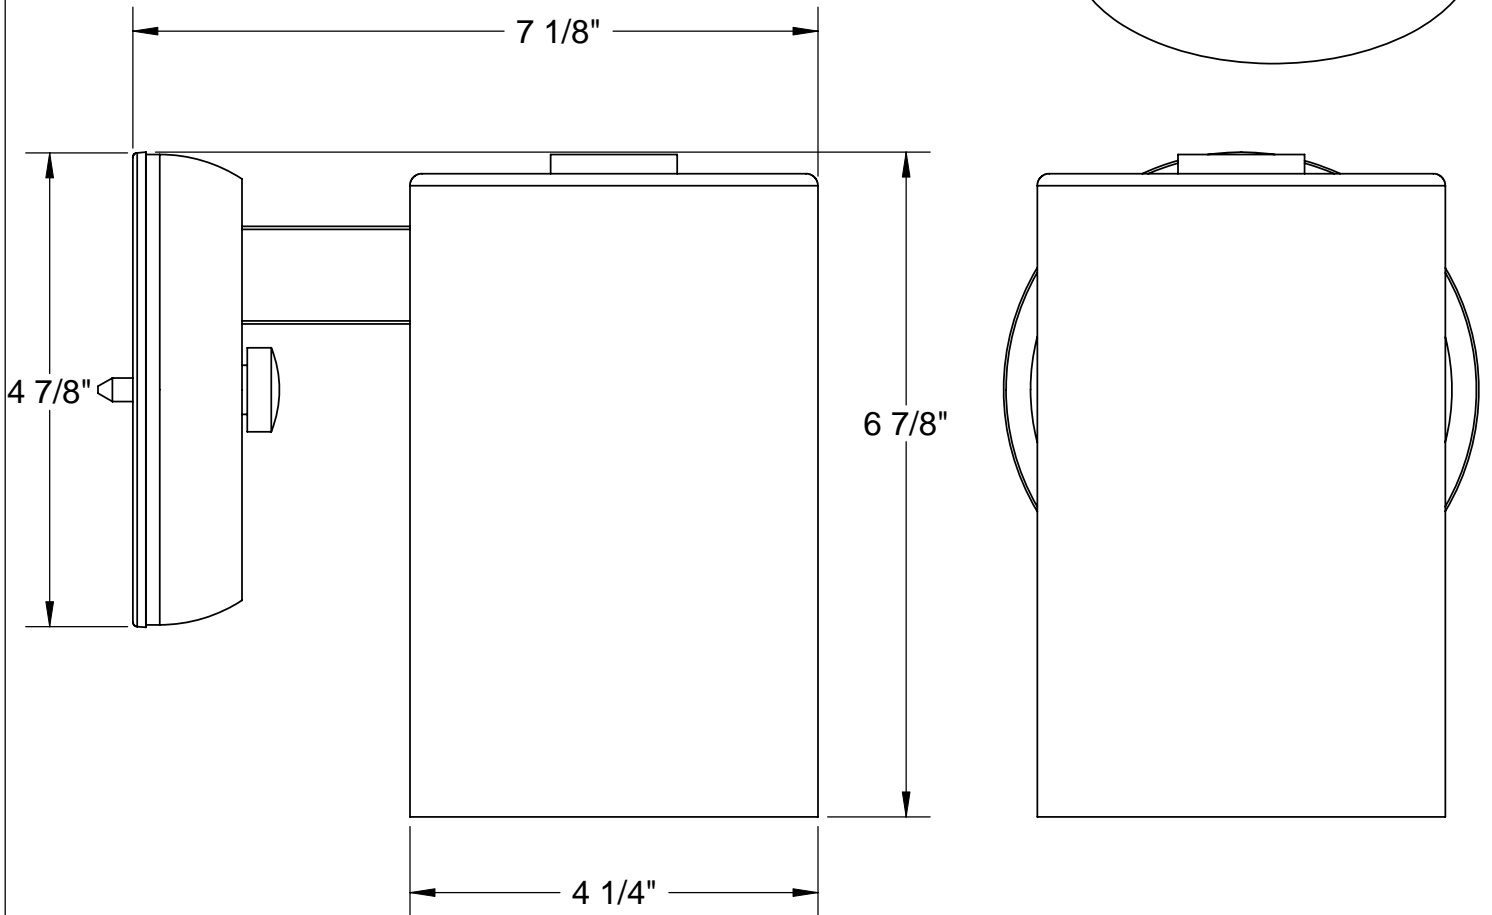

210 series

Remcraft Lighting Products

12870 NW 45th Avenue Miami, FL 33054 USA

08/28/07

SHEET 1 OF 1