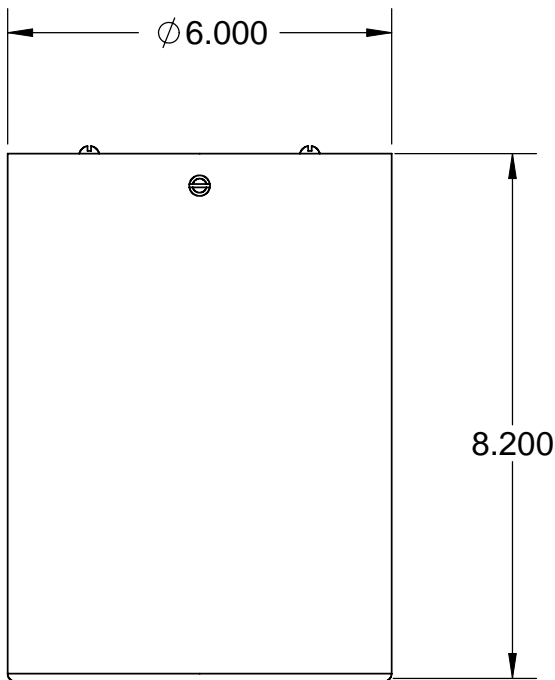

# 400 series

- #420 Grey
- #421 Black
- #422 White
- #426 Bronze

Other finishes  
on special order

Top view

Bottom View

Maximum 150 Watt  
PAR-38 or BR-40

White inside