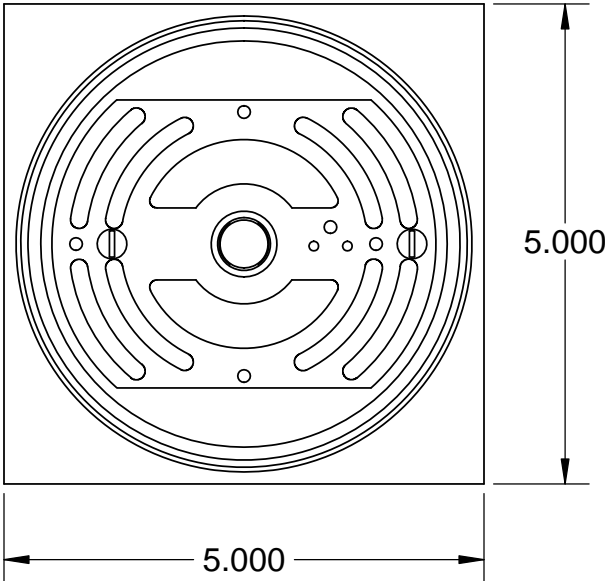

**520 series**

Use with 1 PAR or BR -30 lamp to 100 watts

Also available with GU-24 lampholder for Title 24 applications.

- Cat. No. 521 Black
- Cat. No. 522 White
- Cat. No. 524 Satin Aluminum
- Cat. No. 526 Bronze