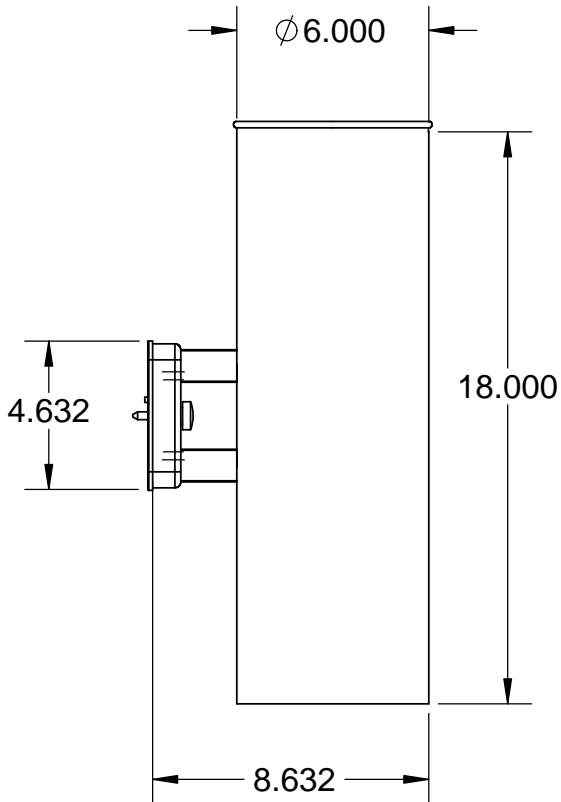

610 series

Accessories

RS - Rain Shield

Finishes

- 610 - Grey
- 611 - Black
- 612 - White
- 614 - Sat Alum
- 616 - Bronze

MODELS

610 series - (Open top)
Damp Locations
2 PAR-38 lamps
Max. 150 Watts each

610-RS series (rain shield)
Wet Locations
2 PAR 38 lamps
Max. 150 watts each

610 - (GU-24)
open top, damp location
GU-24 socket

610-RS-(GU-24)
Rain shield, Wet location
GU-24 socket

Remcraft Lighting Products